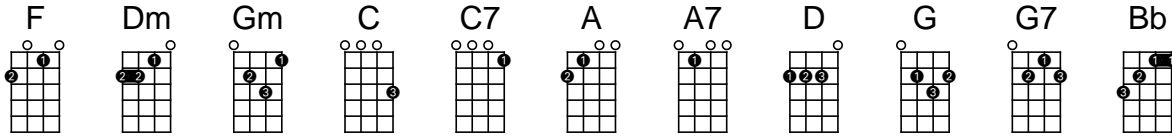

# Sh Boom (Life Could Be A Dream)

James Keyes, Claude Feaster, Carl Feaster, Floyd F. McRae, and James Edwards - 1954

First Sung Note: F

<https://www.youtube.com/watch?v=SBgQezOF8kY> - The CHords

<https://www.youtube.com/watch?v=Q9G0-4TWwew> - The Crewcuts

[F] Life could be a [Dm] dream

[Gm] If I could [C] take you up in [F] paradise up a [Dm]bove

[Gm] If you would [C] tell me I'm the [F] only one that you [Dm] love

[Gm] Life could be a [C7] dream sweet-[F] heart

[Gm] Life could be a [C7] dream sweet-[F]-heart

Bridge

Now, [A] every time I [A7] look at you

[D] Something is on my mind

[G] If you'd do what I [G7] want you to

[Bb] Baby, we'd be so [C] fine

Sh [F] boom, sh [Dm]boom, [Gm] ya da da da [C] da da da

Sh [F] boom, sh [Dm]boom, [Gm] ya da da da [C7]da da da

Sh [F] boom

[Gm] Life could be a [C7] dream sweet[F]heart