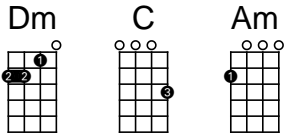

# Shady Grove

Traditional

First Sung Note:D

d du Du du  
1 2& 3& 4&

<https://www.youtube.com/watch?v=b-kaG1NuLZM>

[Dm] Peaches in the [C] summertime,  
[Dm] Apples [C] in the [Dm] fall,  
If I can't get the [C] girl I love,  
[Am] Won't have [C] none at [Dm] all.

[Dm] Shady grove, [C] my little love,  
[Dm] Shady [C] grove, I [Dm] say,  
Shady grove, [C] my little love,  
I'm [Am] bound for [C] shady [Dm] grove.

[Dm] Wish I had a [C] banjo string  
[Dm] Made of [C] golden [Dm] twine  
Every tune I'd [C] play on it  
I [Am] wish that [C] girl were [Dm] mine

[Dm] Wish I had a [C] needle and thread  
[Dm] Fine as [C] I could [Dm] sew  
I'd sew that pretty [C] girl to my side  
And [Am] down the [C] road I'd [Dm] go

[Dm] Some come here to [C] fiddle and dance  
[Dm] Some come [C] here to [Dm] tarry  
Some come here to [C] fiddle and dance  
I [Am] come here [C] to [Dm] marry