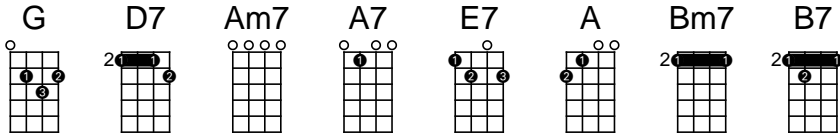

The Glow Worm

Paul Linke - 1907

First Sung Note:A

d du d du
1 2& 3 4&

<https://www.youtube.com/watch?v=8myK93FqbYc>

[G] Shine little glow-worm, [D7] glimmer, glimmer,
[D7] shine little glow-worm, [G] glimmer, glimmer.
[G] Lead us lest too [D7] far we wander,
[Am7] love's sweet voice is [D7] calling [G] yonder.
[G] Shine little glow-worm, [D7] glimmer, glimmer,
[D7] Hey, there, don't get [G] dimmer, dimmer,
[G] Light the path be-[A7]-low, above,
[D7] And lead us [Am7] on to [G]love!

[G] Glow little glow-worm, [D7] fly of fire,
[D7] Glow like an incan-[G]-descent wire,
[G] Glow for the female [D7] of the species,
[Am7] Turn on the [D7] AC [G] and the DC.
[G] This night could use a [D7] little brightnin',
[D7] Light up you little ol' [G] bug of lightnin',
[G] When you gotta glow, you [A7] gotta glow,
[D7] Glow little [Am7] glowworm, [G] glow.

Instrumental Break (?)

[G] Glow little glow-worm, [D7]glow and glimmer,
[D7] Swim through the sea of [G] night, little swimmer,
[G] Thou aeronautical [D7] boll weevil,
[Am7]Illuminate [D7] yon [G] woods primeval.
[G] See how the shadows [D7] deep and darken,
[D7] You and your chick should [G] get to sparkin',
[G] I got a gal that [A7] I love so,
[D7]Glow little [Am7]glowworm, [G] glow. [E7]

[A] Glow little glow-worm, [E7] turn the key on,
[E7] You are equipped with tail-[A]-light neon,
[A] You got a cute vest-[E7]-pocket Mazda,
[Bm7]Which you can make both [E7] slow [A] and fazta.
[A] I don't know who [E7] you took a shine to,
[E7] Or who you're out to [A] make a sign to,
[A] I got a gal that [B7] I love so,
[E7]Glow little [Bm7] glowworm, [A] glow!
[E7]Glow little [Bm7] glowworm, [A] glow!
[E7]Glow little [Bm7] glowworm, [A] glow!