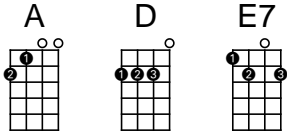

The Midnight Special (CCR)

Traditional

[A]Well, you wake up in the [D]mornin, you hear the work [A]bell ring,
And they march you to the [E7]table to see the same [A]old thing.
Ain't no food upon the [D]table, and no pork up in the [A]pan.
But you better not com[E7]plain, boy, you get in trouble with the [A]man.

Instrumental

[A]///[D]///[A]///
///[E7]///[A]///
///[D]///[A]///
///[E7]///[A]///

Chorus:

Let the midnight [D]special shine a light on [A]me,
Let the midnight [E7]special shine a light on [A]me,
Let the midnight [D]special shine a light on [A]me,
Let the midnight [E7]special shine a everlovin light on [A]me.

[A]Yonder come Miss [D]Rosie, how in the world did you [A]know?
By the way she wears her [E7]apron, and the clothes she [A]wore.
Umbrella on her [D]shoulder, piece of paper in her [A]hand;
She come to see the [E7]govnor, she wants to free her [A]man.

Instrumental

[A]///[D]///[A]///
///[E7]///[A]///
///[D]///[A]///
///[E7]///[A]///

Chorus:

Let the midnight [D]special shine a light on [A]me,

Let the midnight [E7]special shine a light on [A]me,

Let the midnight [D]special shine a light on [A]me,