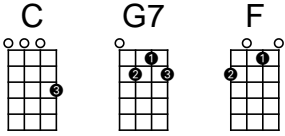

Turn Out The Lights

Willie Nelson, 1956

First Sung Note: C

<https://www.youtube.com/watch?v=QoQZ0qmf-mk>

[C] Turn out the lights the [G7] party's [C] over
They say that [G7] all good things must end
Call it a [C] night the party's [F] over
And tomorrow starts the [G7] same old thing [C] again

[C] What a crazy crazy party never seen so many people
Laughing dancing look at you you're having [G7] fun
Look at me I'm almost crying but that don't keep her love from dying
Misery calls for me the party's [C] over

[C] Once I had a love undying I didn't keep it I wasn't trying
Life for me was just one party then [G7] another
I broke her heart so many times had to have my party wine
Then one day she said sweetheart the party's [C] over