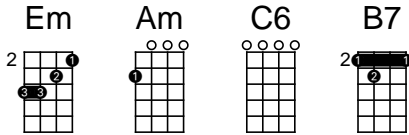

# You Are My Luz Del Sol

First Sung Note:E

Rhumba Strum

<http://www.ukulelemag.com/stories/ukulele-lesson-daniel-ward-fl...>

[Em]You are my [Em] sunshine my only sunshine  
You make me [Am] happy when skies are [Em] grey  
You'll never [Am] know dear how much I [Em] love you  
Please don't [C6] take my [B7] sunshine a [Em] way

The other [Em] night dear as I lay sleeping  
I dreamed I [Am] held you in my [Em] arms  
But when I [Am] woke dear I was mis-[Em]-taken  
Please don't [C6] take my [B7] sunshine a [Em] way

You are my [Em] sunshine my only sunshine  
You make me [Am] happy when skies are [Em] grey  
You'll never [Am] know dear how much I [Em] love you  
Please don't [C6] take my [B7] sunshine a [Em] way