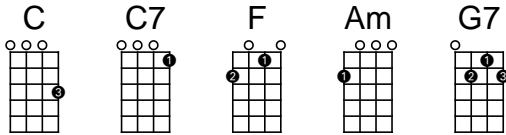

You Are My Sunshine

Jimmy Davis and Charles Mitchel - 1939

First Sung Note: G

<https://www.youtube.com/watch?v=ckKeQNCyPBU>

NC You are my [C] sunshine my only [C7] sunshine
You make me [F] happy when skies are [C] grey [C7]
You'll never [F] know dear how much I [C] love you [Am]
Please don't [C] take my [G7] sunshine a [C] way

NC The other [C] night dear as I lay [C7] sleeping
I dreamed I [F] held you in my [C] arms [C7]
But when I [F] woke dear I was mis-[C]-taken [Am]
And I [C] hung my [G7] head and I [C] cried

NC You are my [C] sunshine my only [C7] sunshine
You make me [F] happy when skies are [C] grey [C7]
You'll never [F] know dear how much I [C] love you [Am]
Please don't [C] take my [G7] sunshine a [C] way

NC You are my [C] sunshine my only [C7] sunshine
You make me [F] happy when skies are [C] grey [C7]
You'll never [F] know dear how much I [C] love you [Am]
Please don't [C] take my [G7] sunshine a [C] way

Oh please don't [C] take my [G7] sunshine a [C] way
Oh please don't [C] take my [G7] sunshine a [C] way [G7] [C]