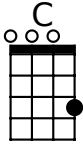

I Gotta Go - Robert Earl Keen

<https://www.youtube.com/watch?v=vTICyUTF9uc>

Intro:

F C G Am
Am F Em Am

Am Ain't got time to **C** shoot the breeze **G** Got no time to **Em** blow,
Am Excuse me mister **C** if you please, **Em** I gotta **Am** go
Am Born one morn on the **C** day of the dead in a **G** bombed out **Em** bungalow.
Am My **C** momma kissed my **Em** cheek and said, **Am** I gotta go

Chorus:

F C G Am
I gotta go somewhere, I gotta go
Am F Em Am
Wastin' time standing here. I gotta go

Am C G Em
They put me in an orphanage West of Tupelo
Am C Em Am
I told em when I burnt that bridge, I gotta go
Am C G Em
Stole a car; got a gun Robbed the hidey ho
Am C Em Am
I left Memphis on the run, I gotta go

Chorus:

F C G Am
I gotta go somewhere, I gotta go
Am F Em Am
Wastin' time standing here. I gotta go

Am C G Em
Five card stud, deuces wild three kings in a row
Am C Em Am
I turned that diamond deuce and smiled, I gotta go
Am C G Em
They tracked my down, took my take. Brother don't you know
Am C Em Am
I told them boys there's some mistake I gotta go

Chorus:

F **C** **G** **Am**
I gotta go somewhere, I gotta go
Am **F** **Em** **Am**
Wastin' time standing here. I gotta go

Chorus:

F **C** **G** **Am**
I gotta go somewhere, I gotta go

SLOWER

Am **F** **Em** **Am**
Wastin' time standing here. I gotta go