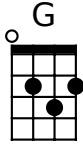

I Gotta Go - Robert Earl Keen

<https://www.youtube.com/watch?v=vTICyUTF9uc>

Intro:

F C G Am
Am F Em Am

Am Ain't got time to **C** shoot the breeze **G** Got no time to **Em** blow,
Am Excuse me mister **C** if you please, **Em** I gotta **Am** go
Am Born one morn on the **C** day of the dead in a **G** bombed out **Em** bungalow.
Am My **C** momma kissed my **Em** cheek and said, **Am** I gotta go

Chorus:

F C G Am
I gotta go somewhere, I gotta go
Am F Em Am
Wastin' time standing here. I gotta go

Am C G Em
They put me in an orphanage West of Tupelo
Am C Em Am
I told em when I burnt that bridge, I gotta go
Am C G Em
Stole a car; got a gun Robbed the hidey ho
Am C Em Am
I left Memphis on the run, I gotta go

Chorus:

F C G Am
I gotta go somewhere, I gotta go
Am F Em Am
Wastin' time standing here. I gotta go

Am C G Em
Five card stud, deuces wild three kings in a row
Am C Em Am
I turned that diamond deuce and smiled, I gotta go
Am C G Em
They tracked my down, took my take. Brother don't you know
Am C Em Am
I told them boys there's some mistake I gotta go

Chorus:

F **C** **G** **Am**
I gotta go somewhere, I gotta go
Am **F** **Em** **Am**
Wastin' time standing here. I gotta go

Chorus:

F **C** **G** **Am**
I gotta go somewhere, I gotta go

SLOWER

Am **F** **Em** **Am**
Wastin' time standing here. I gotta go