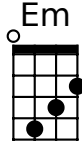

I Gotta Go - Robert Earl Keen

<https://www.youtube.com/watch?v=vTICyUTF9uc>

Intro:

F C G Am
Am F Em Am

Am Ain't got time to **C** shoot the breeze **G** Got no time to **Em** blow,
Am Excuse me mister **C** if you please, **Em** I gotta **Am** go
Am Born one morn on the **C** day of the dead in a **G** bombed out **Em** bungalow.
Am My **C** momma kissed my **Em** cheek and said, **Am** I gotta go

Chorus:

F C G Am
I gotta go somewhere, I gotta go
Am F Em Am
Wastin' time standing here. I gotta go

Am C G Em
They put me in an orphanage West of Tupelo
Am C Em Am
I told em when I burnt that bridge, I gotta go
Am C G Em
Stole a car; got a gun Robbed the hidey ho
Am C Em Am
I left Memphis on the run, I gotta go

Chorus:

F C G Am
I gotta go somewhere, I gotta go
Am F Em Am
Wastin' time standing here. I gotta go

Am C G Em
Five card stud, deuces wild three kings in a row
Am C Em Am
I turned that diamond deuce and smiled, I gotta go
Am C G Em
They tracked my down, took my take. Brother don't you know
Am C Em Am
I told them boys there's some mistake I gotta go

Chorus:

F **C** **G** **Am**
I gotta go somewhere, I gotta go
Am **F** **Em** **Am**
Wastin' time standing here. I gotta go

Chorus:

F **C** **G** **Am**
I gotta go somewhere, I gotta go

SLOWER

Am **F** **Em** **Am**
Wastin' time standing here. I gotta go