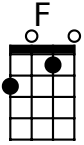

I Gotta Go - Robert Earl Keen

<https://www.youtube.com/watch?v=vTICyUTF9uc>

Intro:

F C G Am
Am F Em Am

Am Ain't got time to **C** shoot the breeze **G** Got no time to **Em** blow,
Am Excuse me mister **C** if you please, **Em** I gotta **Am** go
Am Born one morn on the **C** day of the dead in a **G** bombed out **Em** bungalow.
Am My **C** momma kissed my **Em** cheek and said, **Am** I gotta go

Chorus:

F C G Am
I gotta go somewhere, I gotta go
Am F Em Am
Wastin' time standing here. I gotta go

Am C G Em
They put me in an orphanage West of Tupelo
Am C Em Am
I told em when I burnt that bridge, I gotta go
Am C G Em
Stole a car; got a gun Robbed the hidey ho
Am C Em Am
I left Memphis on the run, I gotta go

Chorus:

F C G Am
I gotta go somewhere, I gotta go
Am F Em Am
Wastin' time standing here. I gotta go

Am C G Em
Five card stud, deuces wild three kings in a row
Am C Em Am
I turned that diamond deuce and smiled, I gotta go
Am C G Em
They tracked my down, took my take. Brother don't you know
Am C Em Am
I told them boys there's some mistake I gotta go

Chorus:

F **C** **G** **Am**
I gotta go somewhere, I gotta go
Am **F** **Em** **Am**
Wastin' time standing here. I gotta go

Chorus:

F **C** **G** **Am**
I gotta go somewhere, I gotta go

SLOWER

Am **F** **Em** **Am**
Wastin' time standing here. I gotta go