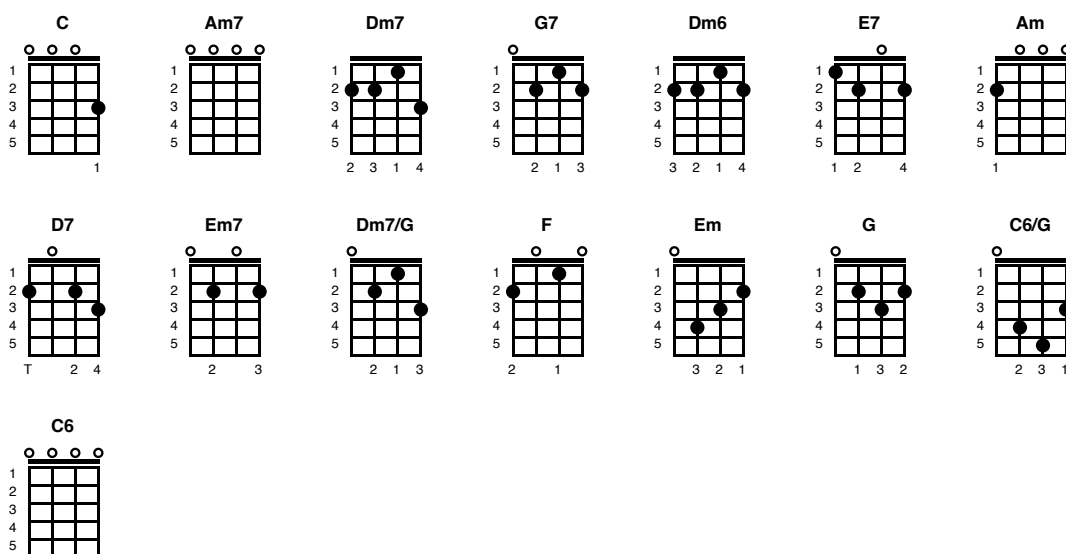

Don't It Make My Brown Eyes Blue

Key of C

By Richard Leigh; 1977 hit for Crystal Gayle

Verse 1:

[C] [Am7] [Dm7] [G7]
Don't know when I've been so blue
[C] [Am7] [Dm6] [E7]
Don't know what's come over you
[Am] [C] [D7]
You've found someone new
[Dm7] [Em7] [Dm7] [G7]
And don't it make my brown eyes blue

Verse 2:

[C] [Am7] [Dm7] [G7]
I'll be fine when you're gone
[C] [Am7] [Dm6] [E7]
I'll just cry all night long
[Am] [C] [D7]
Say it isn't true
[Dm7] [Dm7/G] [C]
And don't it make my brown eyes blue

Bridge:

[Am] [Em7] [F] [C]
Tell me no secrets tell me no lies
[Am] [Em7] [F] [C]
Give me no reasons give me alibis
[Am] [Em7] [F] [C]
Tell me you love me and don't make me cry
[Dm7] [Em] [F] [G]
Say anything but don't say goodbye

Verse 3:

[C] [Am7] [Dm7] [G7]
I didn't mean to treat you bad
[C] [Am7] [Dm6] [E7]
Didn't know just what I had

[Am] [C] [D7]
But honey now I do
[Dm7] [Dm7/G] [C]
And don't it make my brown eyes blue

Bridge: