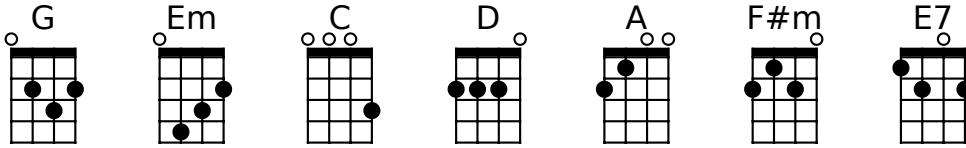

Lookin' Out My Back Door

https://www.youtube.com/watch?v=Aae_RHRptRg

Intro

Muted Strum (D-dududu) x 4

[G] [G] [Em] [Em]

[C] [G] [D] [G]

Verse 1

[G] Just got home from Illinois **[Em]** lock the front door, oh boy

[C] Got to sit **[G]** down take a **[D]** rest on the porch

[G] Imagination sets in **[Em]** pretty soon I'm singing

[C] doo, doo, **[G]** doo, lookin' **[D]** out my back **[G]** door

Verse 2

There's a **[G]** giant doing cartwheels **[Em]** a statue wearin' high heels

[C] look at all the **[G]** happy creatures **[D]** dancing on the lawn

[G] A dinosaur Victrola, **[Em]** listening to Buck Owens

[C] doo, doo, **[G]** doo, lookin' **[D]** out my back **[G]** door

Chorus

[D] doo, doo, **[A]** doo, lookin' **[E7]** out my back **[A]** door **[E7]/ [A]/**

Outro - back to full speed

Muted Strum (D-dududu) x 4

[A] [A] [F#m] [F#m]

[D] [A] [E7] [A] [E7]/ [A]/