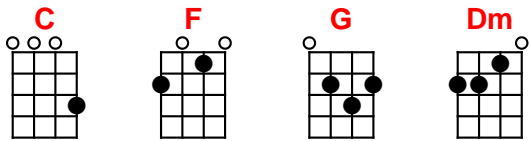

Downtown Train

Tom Waits - Sung by Mary-Chapin Carpenter

key:C
time:4/4

[C]//// [C]//// [F]//// [G]//// x2

[C] Outside an-[F]other yel-[G]low moon[C]
Has punched a [F]hole in the [G]night-time [C]
I climb through the [F]window and [G]down to the [C]street
I'm [F]shining like a [G]new dime

[F] The downtown [G]trains are full
[F] With all those [G]Brooklyn girls
[F] They try so hard to [G]break out of their little worlds [C]

You wave your [F]hand and they [G]scatter like crows[C]
They have [F]nothing that will ever [G]capture your [C]heart
They're just [F]thorns without[G] the rose[C]
Oh, be care-[F]ful of them [G]in the dark [F]

I know your [F]window and I [G]know it's [C]late
I know [F]your stairs and your [G]doorway
[C] I walk down your [F]street and [G]past your gate [C]
I stand by [F]the light at the [G]four-way

[F] You watch them as [G]they fall
[F]Ooh, and they all [G]have heart attacks
They [F]stay at the carnival,
but [G]they'll never win you [C]back

[C]//// [F]//// [C]//// [F]//// [C]//// [F]//// [G]//// [G]////
(Instrumental break)

[C] Will I see you to-[F]night [C] on a downtown train[F]
[C] Where every night, [F]every night it's just the [Dm]same
[G] You leave me lonely [C]