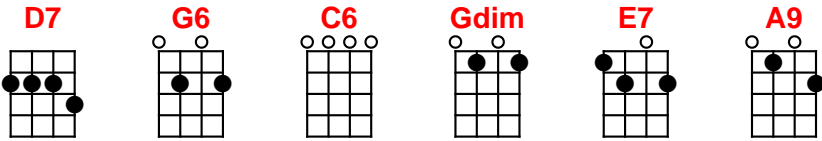

Shimmy Like My Sister Kate

Armand J. Piron - 1922

key: C

time: 4/4

[D7] [D7] [G6] [G6]

Well [C6] I may be [Gdim] late but I'll be [G6] up-to-[E7] date
When I can [A9] shimmy like my [D7] sister [G6] Kate

[D7] I went to a dance with my sister Kate
[G6] Everybody there thought she danced so great
[D7] I realized a thing or two,
[G6] When I got wise to something new
[D7] When I looked at Kate, she was in a trance,
[G6] And then I knew it was in her dance

[C6] All the [Gdim] boys are [G6] going [E7] wild
Over [A9] sister [D7] Katie's [G6] style.

[D7] I wish I could shimmy like my sister Kate;
[G6] Shake it like a bowl of jelly on a plate.
My [D7] mama wanted to know last night,
How [G6] (STOP) sister Kate could do it so nice, now
[D7] All the boys in the neighborhood
Knew [G6] Katie could shimmy, and it's mighty good

Well [C6] I may be [Gdim] late but I'll be [G6] up-to-[E7] date
When I can [A9] shimmy like my [D7] sister [G6] Kate
Oh yeah, When I can [A9] shimmy like my [D7] sister [G6] Kate

[D7] I wish I could shimmy like my sister Kate;
[G6] Shake it like a bowl of jelly on a plate.
My [D7] mama wanted to know last night,
How [G6] (STOP) sister Kate could do it so nice, now
[D7] All the boys in the neighborhood
Knew [G6] Katie could shimmy, and it's mighty good