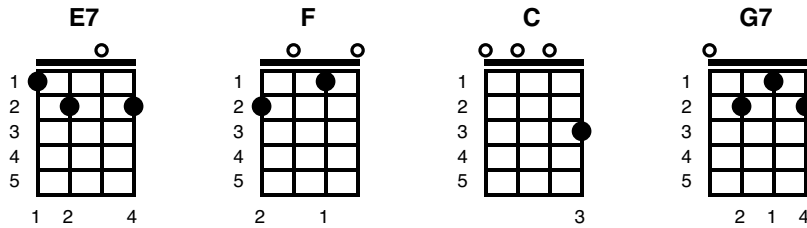

Freight Train

Key of C

artist - Elizabeth Cotton writer - Elizabeth Cotton

[E7] [E7] [F] [F][C][G7] [C][C]

(Intro) *//// // // // // // // // // // //*

[C] Freight train, Freight train, running so fast **[G7]** Freight train, Freight train, run so fast **[C]**

[E7] Please don't tell what **[F]** train I'm on

[C] So they won't know what **[G7]** route I've gone **[C]**

[C] When I am dead and **[G7]** in my grave **[G7]** No more good times here I crave **[C]**

[E7] Place the stones at my **[F]** head and feet **[C]** Tell them **[G7]** all that I've gone to **[C]** sleep.

(Instrumental)

[C][G7] [G7] [C][E7] [E7]
//// // // // // // // //

[F][F][C][G7] [C][C]
//// // // // // // // //

[C] When I die, Lord **[G7]** bury me deep **[G7]** Way down on old **[C]** Chestnut street

[E7] [F] [C] [G7] [C]

Then I can hear old Number 9 As she comes rolling by.

[C] [G7] [G7] [C]

Freight train, Freight train, running so fast Freight train, Freight train, run so fast