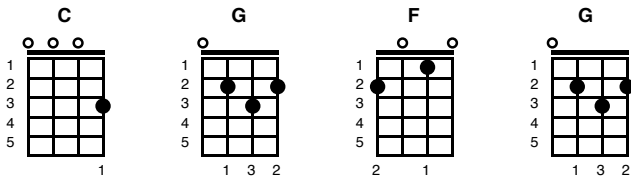

Bad Moon Rising – Creedence Clearwater Revival

C G F C C

C G F C
I see the bad moon rising

C G F C
I see trouble on the way

C G F C
I see earthquakes and lightning

C G F C
I see bad times today

F
Don't go around tonight,

C
Well it's bound to take your life
G F C
There's a bad moon on the rise

C G F C
I hear hurri-canes blowing
C G F C
I know the end is coming soon

C G F C
I fear rivers overflowing
C G F C
I hear the voice of rage and ruin