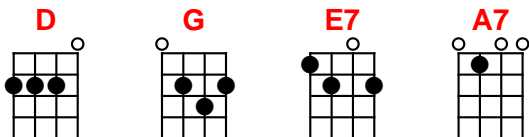

Blue Kentucky Girl

Johnny Mullins Recorded by Loretta Lynn

Verse 1:

[D] You left me for the [G] bright lights of the [D] town
A [E7] country boy set out to see the [A7] world
Re [D] member when those [G] neon lights shine [D] down
[D] That big old [E7] moon shines on your [A7] blue Kentucky [D] girl

Chorus 1:

[D] I swear, I [G] love you by the moon a [D] bove you
How [E7] bright is it shinin' in your [A7] world?
Some [D] morning when you [G] wake up all a [D] lone
[D] Just come on [E7] home to your [A7] blue Kentucky [D] girl

Instrumental Break, Chorus:

[D] I swear, I [G] love you by the moon a [D] bove you
How [E7] bright is it shinin' in your [A7] world?
Some [D] morning when you [G] wake up all a [D] lone
[D] Just come on [E7] home to your [A7] blue Kentucky [D] girl