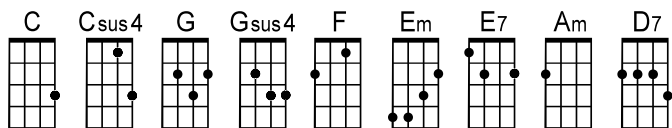

Feels Like Home - Randy Newman

Intro: C Csus4 C (repeat 3x then C lead-in)

Verse 1:

C G C G Gsus4 G
 Something in your eyes makes me want to lose myself,
 F C Csus4 C
 Makes me want to lose myself in your arms
 C G C G Gsus4 G
 There's something in your voice makes my heart beat fast
 F C G
 Hope this feeling lasts the rest of my life
 Em F C E7 Am F C G Gsus4 G
 If you knew how lonely my life has been and how long I've felt so low
 Em F C E7 Am
 If you knew how I wanted someone to come a long
 F C G Gsus4 G
 And change my life the way you've done

Chorus:

C G
 Feels like home to me, feels like home to me
 F C D7 G Gsus4 G
 Feels like I'm all the way back where I've come from.
 C G
 Feels like home to me, feels like home to me.
 F C D7 G C (lead to verse 2: Csus4 C Csus4 3X then C lead-in)
 Feels like I'm all the way back where I belong.

Verse 2:

C G C G Gsus4 G
 A window breaks down a long dark street,
 F C Csus4 C
 And a siren wales in the night
 C G C G Gsus4 G
 But I'm all right cause I have you here with me
 F C G
 And I can almost see through the dark there's light
 Em F C E7 Am F C G Gsus4 G
 If you knew how much this moment means to me And how long I've waited for your touch
 Em F C E7 Am
 If you knew how happy you are mak-ing me
 F C G Gsus4 G
 I've never thought I'd love anyone so much

Chorus (tag last line, 1 strum per chord)

Outro: C Csus4 C (repeat 3x)