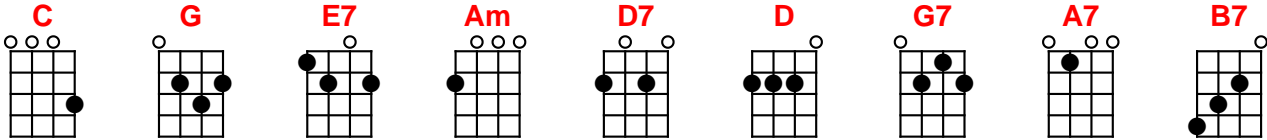

Peach Picking Time

Jimmie Rodgers & Clayton McMichen 1933

Instrumental Intro-last 2 lines Verse & Yodel:

[C] Down in old Ala[G] bama, [E7]
 It's [Am] gal picking [D7] time to [G] me
 [G] Deyodele-hee oh Deyode [D7]le-hee oh Deyode [G] le-hee

Verse 1:

[G] When it's peach picking [D] time in [G] Georgia [G7],
 [C] Apple picking time in Tennes[G] see,
 [D7] Cotton picking time in Missis[G] sippi,
 [A7] everybody picks on [D7] me.
 When it's [G] roundup [D] time in [G] Texas [G7],
 The [C] cowboys make whoo[B7] pee
 And [C] down in old Ala[G] bama, [E7]
 It's [Am] gal picking [D7] time to [G] me

Yodel:

[G] Deyodele-hee oh Deyode [D7]le-hee oh Deyode [G]le-hee

Verse 2:

[G] There's the bluegrass [D] down in Ken[G] tucky. [G7]
 Vir [C] ginia's where they do the [G] swing
 [D7] Carolina now I'm [G] coming
 [A7] To you to spend the [D7] spring
 [G] Arkansas I [D] hear you [G] calling. [G7]
 I [C] know I'll see you [B7] soon
 [C] There is where we will do some [G] pickin', [E7]
 [Am] underneath the [D7] Ozark [G] moon

Yodel:

[G] Deyodele-hee oh Deyode [D7] le-ee oh Deyode [G] le-hee

Instrumental-last 4 lines Verse:

[G] Arkansas I [D] hear you [G] calling. [G7]
 I [C] know I'll see you [B7] soon
 [C] There is where we will do some [G] pickin', [E7]
 [Am] underneath the [D7] Ozark [G] moon