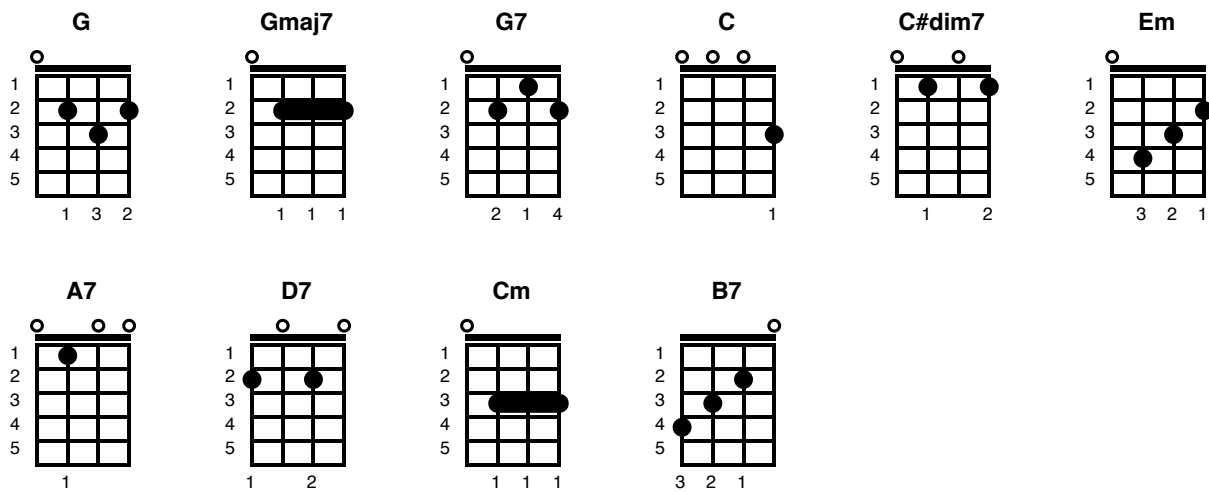

Please Come Home for Christmas

Key of G

Music and lyrics by Charles Brown, 1960. Key of G (original key E)

Strum pattern: 4 Triplets (12 downstrokes) to a bar

Verse 1

G **Gmaj7** **G7**
Bells will be ringing the sad, sad news
C **C#dim7**
Oh, what a Christmas to have the blues
G **C** **G** **Em**
My baby's gone, I have no friends
A7 **D7**
To wish me greetings once again

Bridge

C Cm
 Friends and relations send salutations
G Gmaj7 G7
 Sure as the stars shine above
C Cm
 This is Christmas, yes, Christmas my dear
A7 D7
 The time of year to be with the one that you love

Verse 3

G Gmaj7 G7
 Then won't you tell me you never will roam
C C#dim7
 Christmas and New Year's will find you home
G B7 Em G C
 They'll be no more sorrow, no grief and pain
C#dim7 G A7 D7 G G7
 'Cause I'll be happy, happy once again

Instrumental break

G
 /// /// /// ///
G7
 /// /// /// ///
C
 /// /// /// ///
C#dim7
 /// /// /// ///

Refrain

G B7 Em G C
 Ooh, no more sorrow, no grief and pain
C#dim7 G Em A7 D7 G C G
 'Cause I'll be happy, Christmas once again