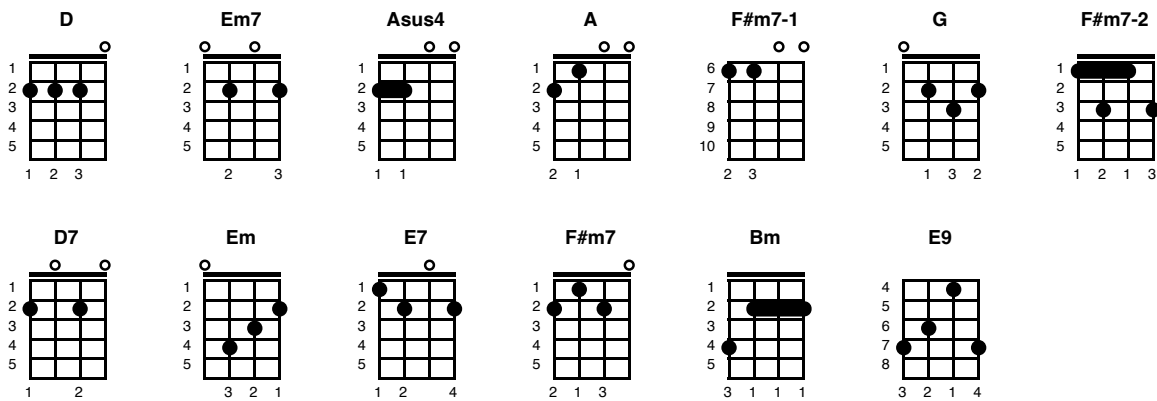

I'll Be Here at Closing Time

Words and music, J.D. Souther, 2008

Key of D

Capo 1 to play in original key of Eb

Intro:

(Slowly)

I[D] · [Em7] · I [Asus4] · [A] · I

Verse 1:

[A] Well I like the [D] way you [F#m7-1] bring the [G] water
With your [D] fingers on the [Asus4] lime [A]
And when you [Em7] walk that [A] way it [D] kills [F#m7-2]me [G]
I'll be [D] here at [A] closing [D] time [Em7] [Asus4]

Verse 2:

[A] Is that a [D] ring there [F#m7-1] on your [G] finger
Or just a [D] thin and fading [Asus4] line [A]?
You could walk a-[Em7]way from [A] me but don't [D] do [F#m7-2]it [G]
I'll be [D] here at [A] closing [D] time [D7]

Chorus:

I'll be [G] outside with the engine [F#m7-1] running
[Em] Pointing at the western [F#m7-2] sky
[G] Looking for a place to [F#m7-2] lay you down
But I don't [E7] wanna make you [A] cry

Verse 3:

[A] I can see us [D] walking [F#m7-1] in the [G] future
With a [D] child of yours and [Asus4] mine [A]
I can feel the [Em7] sunshine [A] on our [D] shoulders [F#m7-2][G]
Till it's [D] clo- [A]sing [D] time [D7]