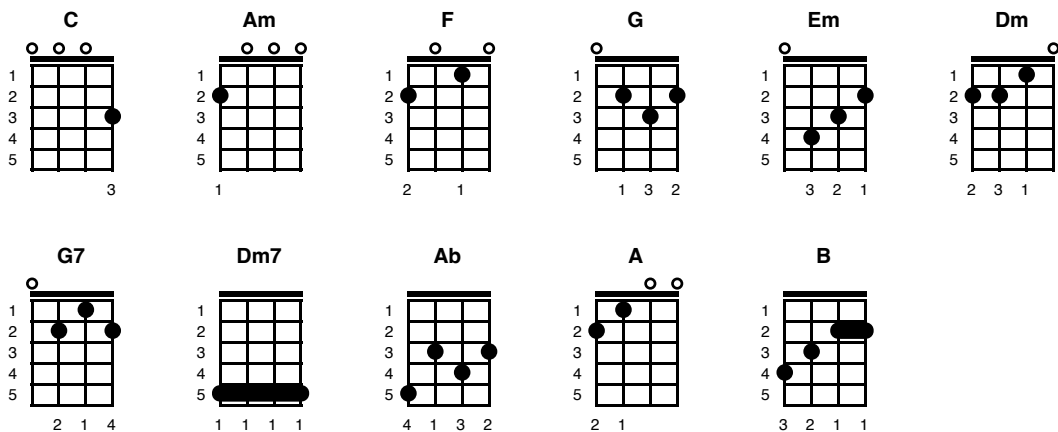

# Rockin' Around the Christmas Tree

Written By Johnny Marks -1958

Key of C  
132 BPM in 4/4

Sung By Brenda Lee

(Intro w/ harmony oohs)

**C Am F GF Em Dm**

//// // / / / /

**C** **G7**  
Rockin' around the Christmas tree, at the Christmas party hop.  
**Dm7 G7 Dm7 G7 Dm7 G7 C**  
Mistletoe hung where you can see; every couple wants to stop.

**C** **G7**  
Rockin' around the Christmas tree; let the Christmas spirit ring.  
**Dm7 G7 Dm7 G7 Dm7 G7 C**  
Later we'll have some pumpkin pie, and we'll do some caro-ling.

**F** **Em**  
You will get a sentimental feeling, when you hear;  
**Am C D7(stop) G7(stop)**  
Voices singing, "let's be jolly; deck the halls with boughs of holly."

**C** **G7**  
Rockin' around the Christmas tree, have a happy holiday.  
**Dm7 G7 Dm7 G7 Dm7 G7 C**  
Ev'ryone dancing merrily, in the new old-fashioned way.

(Instrumental solo)

**C** **G7**  
*Rockin' around the Christmas tree; let the Christmas spirit ring.*  
**Dm7 G7 Dm7 G7 Dm7 G7 C**  
*Later we'll have some pumpkin pie, and we'll do some caro-ling.*

**F** **Em**  
You will get a sentimental feeling, when you hear;  
**Am C D7(stop) G7(stop)**  
Voices singing, "let's be jolly; deck the halls with boughs of holly".

**C** **G7**  
Rockin' around the Christmas tree, have a happy holiday.  
**Dm7 G7 Dm7 G7 G Ab A B C Am F C**  
Ev'ryone dancing merri-ly, in the new old-fa-shioned way...