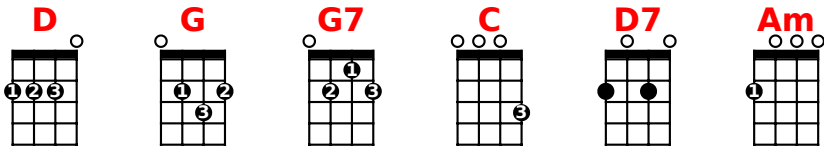

Why Me Lord

Kris Kristofferson

Instrumental Intro;

[D] Jesus, my soul's in your **[G]** hand

Verse 1:

[G] Why me Lord? What have **[G7]** I ever **[C]** done
 To deserve even **[G]** one of the pleasures I've **[D7]** known?
 Tell me, **[G]** Lord, what did **[G7]** I ever **[C]** do
 That was worth lovin' **[G]** you
 Or the **[D7]** kindness you've **[G]** shown? **[G7]**

Chorus:

[C] Lord help me, Jesus
 I've **[G]** wasted it so help me, **[D]** Jesus; I know what I **[G]** am **[G7]**
 But **[C]** now that I know that I **[G]** needed you so, help me, **[D7]** Jesus
 My soul's in your **[G]** hand

Instrumental Chorus:

[C] Lord help me, Jesus
 I've **[G]** wasted it so help me, **[D]** Jesus; I know what I **[G]** am. **[G7]**
 But **[C]** now that I know that I **[G]** needed you so, help me, **[D7]** Jesus
 My soul's in your **[G]** hand

Vocal Tag:

[D7] Jesus, my soul's in your **[C]** ha- **[Am]** an-**[G]** and

Why Me Lord guitar intro