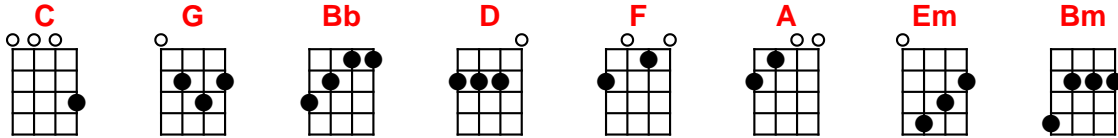

Can't Find My Way Home

By Steve Winwood for Blind Faith (1969)

[C] [G] [Bb] [D] [F] [G] [D]

[C] [G] [Bb] [D] [F] [G] [D]

Come [C] down off your [G] throne, and [Bb] leave your body a-[D]lone.

[F] Some-[G]body must [D] change.

[C] You are the [G] reason, I've been [Bb] waiting so [D] long.

[F] Some-[G]body holds the [D] key.

Well I'm, [G] near the end and I, [A] just ain't got the [D] time.

[Em] And I'm wasted and I, [G] can't [Bm]find [Em]my [G] way [D] home.

[C] [G] [Bb] [D] [F] [G] [D]

[C] [G] [Bb] [D] [F] [G] [D]

Come [C] down off your [G] throne, and [Bb] leave your body a-[D]lone.

[F] Some-[G]body must [D] change.

[C] You are the [G] reason, I've been [Bb] waiting so [D] long.

Come [C] down off your [G] throne, and [Bb] leave your body a-[D]lone.

[F] Some-[G]body must [D] change.

[C] You are the [G] reason, I've been [Bb] waiting so [D] long.

[F] Some-[G]body holds the [D] key.