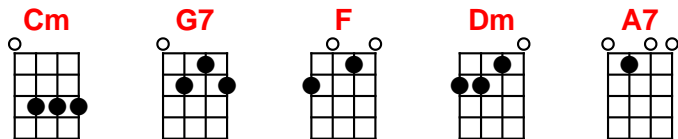

Just Dropped in to See What Condition My Condition Was In

By Mickey Newbury, performed by Kenny Rogers and the First Edition (1967)

([Cm] Yeah, [G7] yeah, oh [Cm] yeah, what [F] condition [G7] my [Cm] condition was in)

I [Cm] woke up this mornin' with the [F] sundown [G7] shinin' [Cm] in
I [Cm] found my mind in a brown paper bag with- [G7] in
I [Cm] tripped on a cloud and fell-a eight miles high, I [F] tore my mind on a jagged sky
I [Cm] just dropped in to [G7] see what condition my [Cm] condition was in
([Cm] Yeah, [G7] yeah, oh [Cm] yeah, what [G7] condition my [Cm] condition was in)

I [Cm] pushed my soul in a [F] deep dark [G7] hole and then I [Cm] followed it in
I [Cm] watched myself crawlin' out as I was [G7] a-crawlin' in
I got [Cm] up so tight I couldn't unwind, I [F] saw so much I broke my mind
I [Cm] just dropped in to [G7] see what condition my [Cm] condition was in
(Yeah, [G7] yeah, oh [Cm] yeah, what [F] condition [G7] my [Cm] condition was in)

Some- [Dm] one painted "April [G7] Fool" in big black letters on a [Dm] "dead end" sign
I had my [Dm] foot on the gas as I left the road and blew [A7] out my mind
Eight [Dm] miles outta Memphis and I [F] got no spare, eight [G7] miles straight up downtown somewhere
I [Dm] just dropped in to [A7] see what condition my [Dm] condition was in