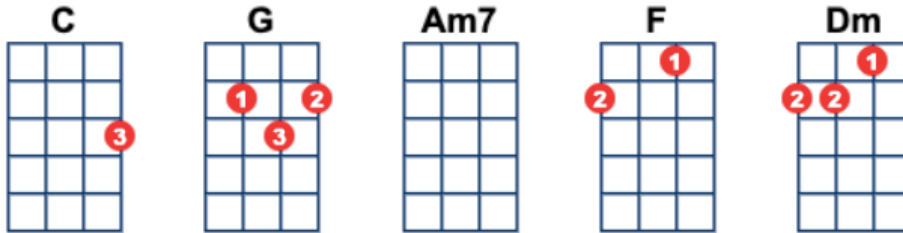

Dirty Old Town

Ewan MacColl, 1949

Key: C

First Note sung: G

Instrumental Intro:

[C] I kissed my girl by the factory wall.

Dirty old [G] town, dirty old [Am7] town.

Verse 1:

[Am7] I met my [C] love by the gas works wall,
Dreamed a [F] dream by the old ca- [C] nal.

[C] I kissed my girl by the factory wall.

Dirty old [G] town, dirty old [Am7] town.

Verse 2:

[Am7] Clouds are [C] drifting across the moon.

Cats are [F] prowling on their [C] beat.

Spring's a girl from the streets at night.

Dirty old [G] town, dirty old [Am7] town.

Verse 3:

I heard a [C] siren from the docks,

Saw a [F] train set the night on [C] fire.

Instrumental break Verse:

[Am7] I'm gonna [C] make me a big sharp axe,
Shining [F] steel, tempered in the [C] fire.
I'll chop you down like an old dead tree,
Dirty old [G] town, dirty old [Am7] town.

Repeat Verse 1: