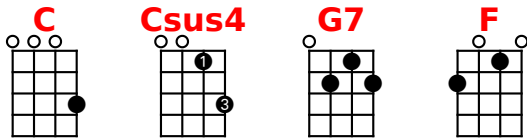

# Fort Worth Blues

w. & m. Steve Earle

Instrumental Intro, last 2 lines verse:

But it [C] never really [Csus4] was your kind of [C] town  
So you went a [G7] round with the Fort Worth [C] Blues

Verse 1:

[C] In Fort Worth the [Csus4] neon's shinin' [C] bright  
Pretty [G7] lights, red and [C] blue  
They've [C] shut down all the [Csus4] honky tonks to [C] night  
Say a prayer or [G7] two if they only [C] knew  
I [C] used to say the [Csus4] highway was your [C] home  
But we both [G7] know that ain't [C] true  
It's [C] just the only [Csus4] place a man can [C] go  
When he don't [G7] know where he's travelin' [C] to  
[F] Colorado's always clean and [C] healing  
[F] Tennessee, the spring is green and [C] cool  
But it [C] never really [Csus4] was your kind of [C] town  
So you went a [G7] round with the Fort Worth [C] Blues

Instrumental Break, last 2 lines verse:

But it [C] never really [Csus4] was your kind of [C] town  
So you went a [G7] round with the Fort Worth [C] Blues

Verse 2:

[C] Somewhere out a [Csus4] cross the great di [C] vide  
Where the sky is [G7] wide and the clouds are [C] few  
A [C] man can see his [Csus4] way clear to the [C] light  
Just hold on [G7] tight, that's all you gotta [C] do  
They [F] say in Texas the weather's always [C] changin'  
[F] One thing change will bring is somethin' [C] new  
[C] Houston really [Csus4] ain't too bad a [C] town  
So you hung a [G7] round with the Fort Worth [C] Blues

Instrumental Break, first 4 lines verse:

[C] Somewhere out a [Csus4] cross the great di [C] vide  
Where the sky is [G7] wide and the clouds are [C] few  
A [C] man can see his [Csus4] way clear to the [C] light  
Just hold on [G7] tight, that's all you gotta [C] do