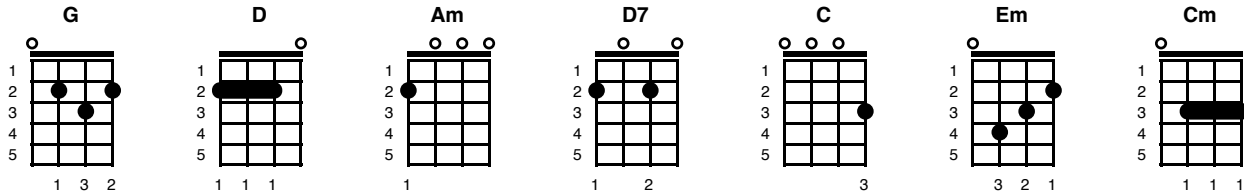

London Homesick Blues

Key of G

Gary P. Nunn - 1973

G G
/// ///

(Verse 1)

G

Well, when you're down on your luck,

D