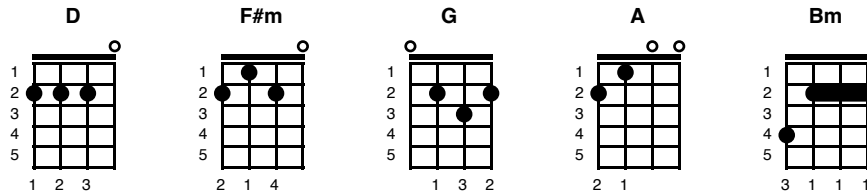

# Summer's End

Key of D

John Prine and John McLaughlin, 2018

[D]Summer's end's around the bend just [F#m]flying  
The [D]swimming suits are on the line just [F#m]drying  
I'll [G]meet you there per our conver[A]sation  
I [G]hope I didn't ruin your whole va[A]cation

Well you [D]never know how far from home you're [F#m]feeling  
Un[D]til you watch the shadows cross the [F#m]ceiling  
Well [G]I don't know but I can see it [A]snowing  
[G]In your car the windows are wide [A]open