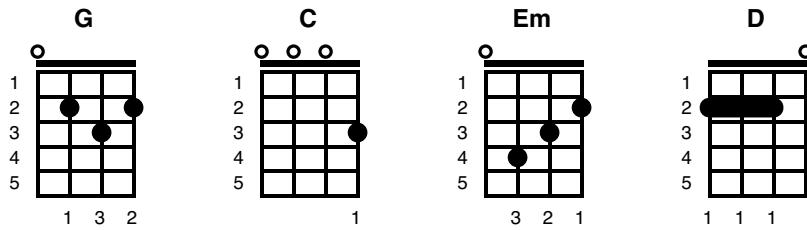

# I Love You - Don't Touch Me

Key of G

Ray Benson

[G] [C] [G] [Em]  
[G] [D] [G]

[G]As I sit here alone, [C]sheltering in place,  
[D]I'm missing my sweet love and [C]imagine her [G]face.  
[G]As the days go by the [C]more I miss her so,  
[D]As I know I know you know your not supposed to go...  
But [C]days turned to weeks and [G]finally we agreed  
to [C]meet somewhere tonight...  
[D]I opened my arms with big old hug, what she says to me....

[C]"I love you - don't touch me, that's the [G]way it's gonna be..  
[C]I love you - don't touch me, stay [D]6 feet away from me...  
[C]I love you - don't touch me, it's the [G]new reali[Em]ty..."  
[G]I love you - don't touch me, [D]that's what she said to [G]me!