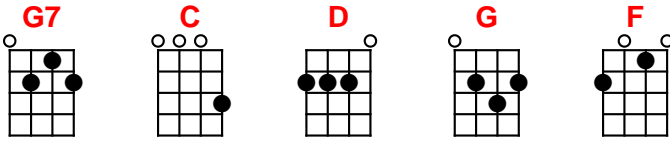

## Instrumental Intro: Last line Chorus

[G7] I'm not hangin' 'round 'cause I'm paintin' up the [C] town

Verse 1:

I'm [C] swingin' in the saddle under [D] prairie skies of blue.

I'm [G] all through punchin' cattle 'cause the [C] roundup's finally through.

With my [C] high heeled boots and Stetson and my [D] brand new fancy gown,

I'm [G] headin' out, with- [G7] -out a doubt; I'm paintin' up the [C] town.

## Chorus:

[C] I'm gonna [F] paint the town, gonna [C] throw my money 'round.

The'll be [G] dancin' and romancin' when this [C] cowgirl hits the ground.

Might even [F] fall in love with the [C] full moon up above.