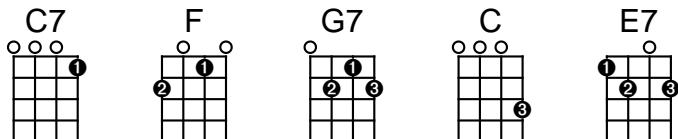

Roll Along Prairie Moon

Ted Fio Rito, Harry McPherson, Al Von Tilzer 1935

(intro)

[C7] [F] [G7]
[C7] [F] [C7]

[C7] Roll [F] Along Prairie moon,
Roll [G7] along while I croon,
shine [C7] above, lamp of love,
prairie [F] moon [C7]
[C7] Way up [F] there in the blue,
maybe [G7] you're lonely too,
[G7] swinging [C7] by in the sky,
prairie [F] moon

part A

[F] I need [C] your [G7] tender light
to [F] Make things [E7] right
[G7] you know I'm so alone to [C] night [C7]
[C7] far away [F] shed your beams on the
[G7] man of my dreams
[G7] tell him [C7] too, I've been true,
prairie [F] moon.

Part B

[C7] There's a wonderful [C] light
in the [F] sky tonight
with [C7] silver the hills are [F] sprayed.
[F] and the [C7] moon seems so near
that I [F] know he will hear ev'ry
[E7] word of my [C7] love sere [F] nade

instrumental

[C7] [C]
[F]
[C7] [F].
[F] [C7]
[F]

[E7] [C7] [F]

part A

[F] I need [C] your [G7] tender light
to [F] Make things [E7] right
[G7] you know I'm so alone to [C] night [C7]
[C7] far away [F] shed your beams on the
[G7] man of my dreams
[G7] tell him [C7] too, I've been true,
prairie [F] moon.