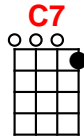

Sea Cruise

written by Huey Smith * performed by Frankie Ford

Instrumental intro x2

[F] I feel like jumpin'; baby, won't you [G7] join me, [C] please? [C7]
I [F] don't like beggin', but now I'm on my bended [G7] knees

[C] Old Man Rhythm is-a [F] in my shoes
It's [C] no use sittin' here [C7] singin' the blues
So [F] be my guest, you've got [G7] nothin' to lose
[C] Won't you let me take you on a [F] sea [C] cruise?

chorus

[C] Whoo-ee, [F] whoo-ee [C] baby
[C] Whoo-ee, [F] whoo-ee [C] baby [C7]
[G] Whoo-ee, [F] whoo-ee baby
[C] Won't you let me take you on a [F] sea [C] cruise?

Bridge

[F] I feel like jumpin'; baby, won't you [G7] join me, [C] please? [C7]
I [F] don't like beggin', but now I'm on my bended [G7] knees

chorus

[C] Whoo-ee, [F] whoo-ee [C] baby
[C] Whoo-ee, [F] whoo-ee [C] baby [C7]
[G] Whoo-ee, [F] whoo-ee baby
[C] Won't you let me take you on a [F] sea [C] cruise?
[C] Won't you let me take you on a [F] sea [C] cruise?