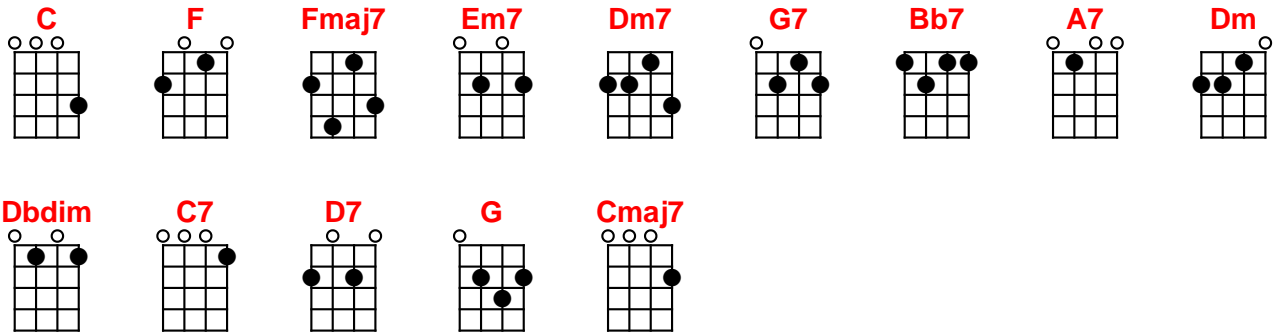

Crazy - Willie Nelson

Performed by Patsy Cline - 1962

(Intro)

[C] [C] [F] [F]

[Fmaj7] [Em7] [Dm7] [G7]

[C]Crazy, [Bb7] I'm [A7]crazy for [A7]feeling so [Dm]lonely [A7] [Dm] [Dm7]

I'm [G7]crazy, [G7]crazy for [G7]feeling so [C]blue [Dbdim] [Dm7] [G7]

I [C]knew [Bb7] you'd [A7]love me as [A7]long as you [Dm]wanted [A7] [Dm] [Dm7]

And then [G7]someday [G7]you'd leave [G7]me for [G7]somebody [C]new [F] [C] [C7]

[F]Worry, [F]why do I let [F]myself [C]worry? [C] [C] [C]

[D7]Wond'ring [D7]what in the [D7]world did I [G7]do? [Dm7] [G7] [G]

[C]Crazy [Bb7] for [A7]thinking that my [A7]love could hold [Dm]you [A7] [Dm] [Dm7]

I'm [Fmaj7]crazy for [Em7]trying and [Dm7]crazy for [Cmaj7]crying