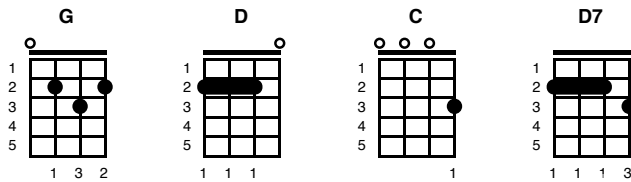

Bramble and the Rose

Key of G

Barbara Keith

Instrumental Intro 1st 2 lines verse:

G D
We have been so close to gether
C D G
Each a candle, each a flame.

Verse 1:

G D
We have been so close to gether
C D G
Each a candle, each a flame.
G D
All our dangers were out side us
C D G
And we knew them all by name.

Chorus:

G D C G
See how the bramble and the rose
C G D D7
Inter- -twi- i- -ine.
G D C G
Love grows like a bramble and a rose.
C D G
Round each other we will wind.

Instrumental break last 2 lines chorus:

G D C G
Love grows like a bramble and a rose.
C D G
Round each other we will wind.

Verse 2:

G D
Now I've hurt you and it hurts me
C D G
Just to see what we can do
G D
To ourselves and to each other
C D G
Without really meaning to.

Chorus:

G D C G
See how the bramble and the rose
C G D D7
Inter- -twi- i- -ine.
G D C G
Love grows like a bramble and a rose.
C D G
Round each other we will wind.

Instrumental break verse:

G D
We have been so close to gether
C D G
Each a candle, each a flame.
G D
All our dangers were out side us
C D G
And we knew them all by name.