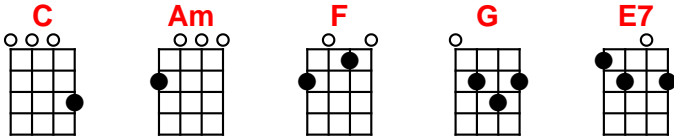

# Spoof - Ukulele (Hallelujah)

Guy Snape

The last verse written by Geoff Thorpe SUP

**[C] [Am] [C] [Am]**

Now I've **[C]** heard there was a **[Am]** list of chords  
That **[C]** I should play 'til **[Am]** I got bored  
My **[F]** teacher told me **[G]** I must practice **[C]** daily **[G]**  
It **[C]** goes like this, **[F]** C, F, **[G]** G7  
I'll **[Am]** never play the **[F]** harp in heaven  
I'm **[G]** going to hell to **[E7]** play my uku-**[Am]**-lele

Uku-**[F]**-lele, uku-**[Am]**-lele, Uku-**[F]**-lele, uku-**[C]**-le-----**[G]**-le **[C]**  
**[C] [Am] [C] [Am]**

On **[C]** X Factor they **[Am]** sang this song  
But **[C]** I believe they **[Am]** got it wrong  
The **[F]** vocals sounded **[G]** shrill and far to **[C]** wail-ey **[G]**  
But **[C]** sometimes when **[F]** the spirit **[G]** moves  
I'm **[Am]** sure that laughing **[F]** Len approves  
I'll **[G]** play his song **[E7]** upon my uku-**[Am]**-lele

Uku-**[F]**-lele, uku-**[Am]**-lele, Uku-**[F]**-lele, uku-**[C]**-le-----**[G]**-le **[C]**  
**[C] [Am] [C] [Am]**

So **[C]** armed with my **[Am]** half-dozen chords  
I'm **[C]** setting out to **[Am]** tread the boards  
At **[F]** folk-club sessions, **[G]** open mic or **[C]** ceilidh **[G]**  
From **[C]** jazz, thrash-metal, **[F]** country, **[G]** pop  
To **[Am]** little stick of **[F]** Blackpool Rock  
You'll **[G]** hear them all **[E7]** upon my uku-**[Am]**-lele