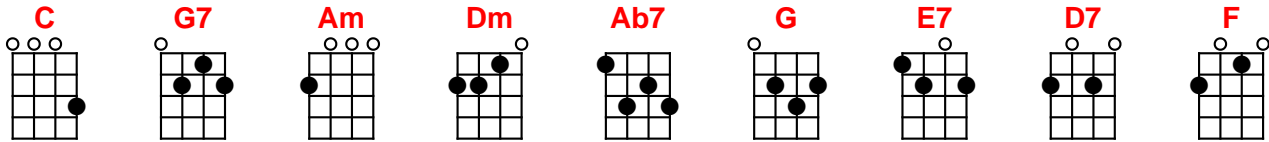

Prairie Lullaby

Jimmie Rogers 1932

(3/4 time)

Intro

C G7 C C

Verse 1:

Am Dm Am
 Shadows slowly creeping
 Dm Am
 Down the prairie's trail
 Dm Am
 Every thing is sleeping
C Ab7 G
 All, but the nightin- gale

Verse 2:

Am Dm Am
 Moon will soon be climbing
 Dm Am
 In the purple sky
 Dm Am
 Night winds are a- humming
 E7 Am G7
 This tender lulla- by

Instrumental Break:

Am Dm Am
 Night winds are a- humming
 E7 Am G7
 This tender lulla- by

Chorus 2:

G7 **C**
 Saddle up your pony, the sandman's here
 D7 **G7**
 To guide you down the trail of dreams
 C **Dm**
 Tumble in bed my tired little ol' sleepyhead
 C G7 C
 To a prairie lulla- by

Yodel: