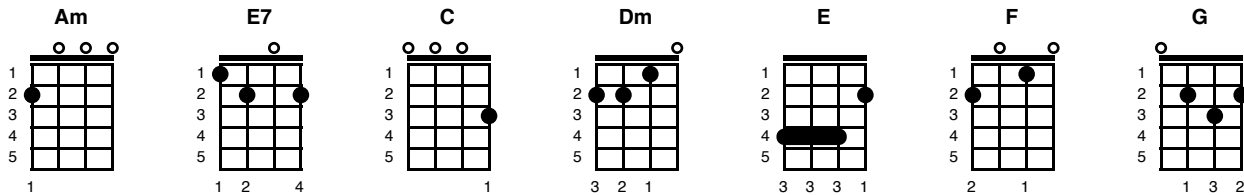

Baby One More Time

Key of Am

Written by Max Martin, hit song in 1999 by Britney Spears

Standard GCEA tuning; capo 3 for original recording key, Cm

Verse 1:

[Am] Oh baby, baby how [E7] was I supposed to [C] know
That [Dm] something wasn't [E] right here
[Am] Oh baby baby I [E7] shouldn't have let you [C] go
And [Dm] now you're out of [E] sight, yeah
[Am] Show me how you want it [E7] to be
Tell me [C] baby
Cause I need to [Dm] know now [E] what we've got.

Chorus:

[Am] My loneliness is [E7] killing me
[C] I must confess, I [Dm] still believe [E7] (still be [Am] lieve)
When I'm not with you I lose [E7] my mind
Give me a [C] sign
[Dm] Hit me baby [E7] one more time.

Verse 2:

[Am] Oh baby, baby, the [E7] reason I breathe is [C] you
Boy [Dm] you got me [E7] blinded
[Am] Oh baby, baby there's [E7] nothing that I wouldn't [C] do
That's [Dm] not the way I [E] planned it
[Am] Show me how you want it [E7] to be
Tell me [C] baby cause I need to [Dm] know now [E] oh, because

Chorus:

[Am] My loneliness is [E7] killing me (and I)
[C] I must confess, I [Dm] still believe [E7](still be[Am]lieve)
When I'm not with you I lose[E7] my mind
Give me a [C]sign
[Dm] Hit me baby [E7] one more time [Am]