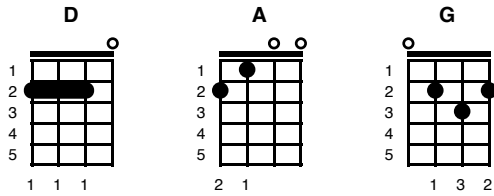

Bad Moon Rising

Key of D

Creedence Clearwater Revival - Original Key

(Intro)

D A G D D

(Verse 1)

D A G D

I see the bad moon rising

D A G D

I see trouble on the way

D A G D

I see earthquakes and lightning

D A G D

I see bad times today

(Chorus)

G D