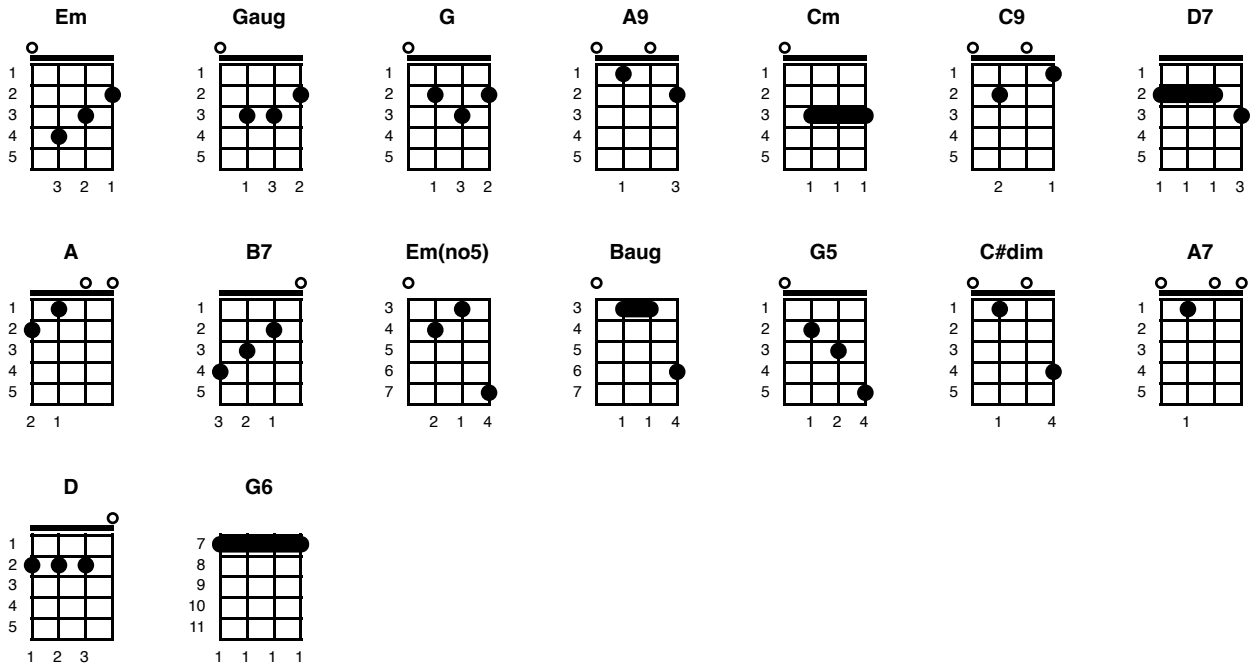

Blue Skies in Em

Key of Em

Irving Berlin

Intro:

[Em] . . . | [Gaug] . . . | [G] . . . | [A9] . . [Cm] |
 [G] . . . | [C9] . [D7] . | [G] . . . | [A] . [B7] . |

[Em] Blue skies [Gaug] smiling at [G] me [A9]
 [Cm] Nothing but [G] blue skies [C9] [D7] do I [G] see [A][B7]
 [Em] Bluebirds [Gaug] singin' a [G] song [A9]
 [Cm] Nothing but [G] bluebirds [D7] from now [G] on.

[Bridge:]

[G] Never saw the sun [Cm] shining so [G] bright
 [Cm] Never saw [G] things [D7] going so [G] right
 [G] Noticing the days [Cm] hurrying [G] by
 [Cm] When you're in [G] love,
 [B7] my, how they [Em]fly [B7] those

[Bridge:]

[G] Never saw the sun [Cm] shining so [G] bright
 [Cm] Never saw [G] things [D7] going so [G] right
 [G] Noticin' the days [Cm] hurrying [G] by
 [Cm] When you're in [G] love,
 [B7] my, how they [Em]fly [B7] those