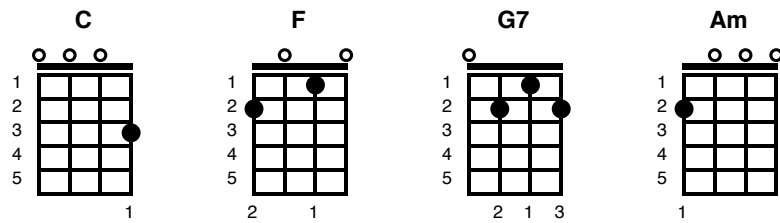

Brown Eyed Girl

Van Morrison, 1967

Key of C

Intro:

C	F	C	G
0-1-3-1-0-	5-6-8-6-5-	0-1-3-1-0-	3-----
0-2-4-2-0-	5-7-9-7-5-	0-2-4-2-0-	2-----0-2
-----	-----	-----	--0-4----

Verse 1:

[C] Hey, where did we [F]go? [C] Days when the [G7] rains came
[C] Down in the [F] hollow [C] playin' a [G7] new game
[C] Laughin' and a-[F]runnin' hey, hey, [C] skippin' and a-[G7]jumpin'
[C] In the misty [F] morning fog with our [C] hearts a-[G7]thumpin'
and [F] you [G7] my brown-eyed [C] girl [Am]
[F] You, my-y-[G7]-y brown-eyed [C] girl [G7]

Verse 2:

[C] And whatever [F]happened [C]to Tuesday and [G7] so slow?
[C] Going down the [F] old mine with a [C] transistor [G7] radio
[C] Standing in the [F] sunlight laughing, [C] hiding 'hind a [G7]rainbow's
wall
[C] Slipping and [F] sliding [C] all along the [G7] waterfall
with [F] you [G7] my brown-eyed [C] girl [Am]
[F] You, my-y-[G7]-y brown-eyed [C] girl [G7]

Verse 3:

[C] So hard to [F] find my way [C] now that I'm all [G7] on my own
[C] I saw you just the [F] other day; [C] my, how [G7] you have grown
[C] Cast my memory [F] back there, Lord, [C] sometimes I'm overcome
[G7]thinking 'bout it
[C] Making love in the [F] green grass [C] behind the [G7]stadium
with [F] you [G7] my brown-eyed [C] girl [Am]
[F] You, my-y-[G7]-y brown-eyed [C] girl [G7]