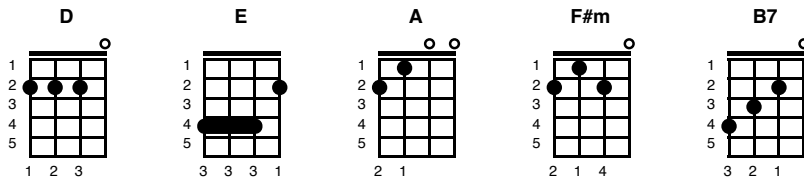

Flowers on the Wall

Key of A

The Statler Brothers, 1966

Standard GCEA tuning, capo 2 to play along with recording in original key of B

[Intro]

[D]// [E][HOLD]
[D]// [E][HOLD]

[Verse 1]

[A] I keep hearing you're concerned a-[F#m]bout my happiness
But [B7] all that thought you're giving me is [E] conscience,
I guess.
If [A] I were walking in your shoes, I [F#m] wouldn't worry none
While [B7] you and your friends are worrying about me,
I'm [E] having lots of fun

[Chorus]

Counting [F#m] flowers on the wall,
That don't bother me at all
Playing solitaire till dawn, with a deck of 51
Smoking [D] cigarettes and watching Captain Kangaroo,
Now don't tell [E] me ... I've [D] nothing to [E] do

[Verse 2]

Last [A] night I dressed in tails pretended [F#m] I was on the town
As [B7] long as I can dream it's hard to [E] slow this swinger down
So, [A] please don't give a thought to me, I'm [F#m] really doing fine
[B7] You can always find me here, I'm [E] having quite a time

[Verse 3]

It's [A] good to see you, I must go, I [F#m] know I look a fright
[B7] Anyway, my eyes are not [E]accustomed to this light
[A] And my shoes are not accustomed [F#m] to this hard concrete
So, [B7] I must go back to my room and [E] make my day complete