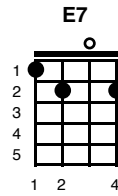

# Modern Blue

Key of C

Rosanne Cash

(Intro)

Am Am F C Am Am F C

Am Am F C Am Am F C

Am F C Am Am F C

I went to Barcelona on the midnight train

Am F C Am Am F C

I walked the streets of Paris in the pouring rain

Am F C Am Am F C

I flew across an island in the northern sea

Am F C

And I ended up in Memphis, Tennessee

(Chorus)

F

I keep my head down

G

I keep my eyes on you

Am(Hold)

Its a big wide world

F(Hold) E7(Hold) Am Am F C

With a million shades of modern blue

Am Am F C

(Chorus)

F  
I keep my head down  
G  
I keep my eyes on you  
Am Am Am  
Its a big wide world  
F  
I keep my head down

G Am Am  
I keep my eyes on you

F  
I keep my head down

G  
I keep my eyes on you

Am(Hold)  
Its a big wide world