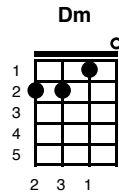

# Modern Blue

Key of C

Rosanne Cash

(Intro)

Am Am F C Am Am F C

Am Am F C Am Am F C

Am F C Am Am F C

I went to Barcelona on the midnight train

Am F C Am Am F C

I walked the streets of Paris in the pouring rain

Am F C Am Am F C

I flew across an island in the northern sea

Am F C

And I ended up in Memphis, Tennessee

(Chorus)

F

I keep my head down

G

I keep my eyes on you

Am(Hold)

Its a big wide world

F(Hold) E7(Hold) Am Am F C

With a million shades of modern blue

Am Am F C

(Chorus)

F  
I keep my head down  
G  
I keep my eyes on you  
Am Am Am  
Its a big wide world  
F  
I keep my head down

G Am Am  
I keep my eyes on you

F  
I keep my head down

G  
I keep my eyes on you

Am(Hold)  
Its a big wide world