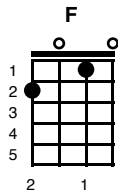

# Modern Blue

Key of C

Rosanne Cash

(Intro)

Am Am F C Am Am F C

Am Am F C Am Am F C

Am F C Am Am F C

I went to Barcelona on the midnight train

Am F C Am Am F C

I walked the streets of Paris in the pouring rain

Am F C Am Am F C

I flew across an island in the northern sea

Am F C

And I ended up in Memphis, Tennessee

(Chorus)

F

I keep my head down

G

I keep my eyes on you

Am(Hold)

Its a big wide world

F(Hold) E7(Hold) Am Am F C

With a million shades of modern blue

Am Am F C

(Chorus)

F  
I keep my head down  
G  
I keep my eyes on you  
Am Am Am  
Its a big wide world  
F  
I keep my head down

G Am Am  
I keep my eyes on you

F  
I keep my head down

G  
I keep my eyes on you

Am(Hold)  
Its a big wide world