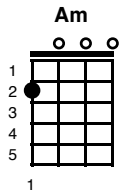

# Modern Blue

Key of C

Rosanne Cash

(Intro)

Am Am F C Am Am F C

Am Am F C Am Am F C

Am F C Am Am F C

I went to Barcelona on the midnight train

Am F C Am Am F C

I walked the streets of Paris in the pouring rain

Am F C Am Am F C

I flew across an island in the northern sea

Am F C

And I ended up in Memphis, Tennessee

(Chorus)

F

I keep my head down

G

I keep my eyes on you

Am(Hold)

Its a big wide world

F(Hold) E7(Hold) Am Am F C

With a million shades of modern blue

Am Am F C

(Chorus)

F  
I keep my head down  
G  
I keep my eyes on you  
Am Am Am  
Its a big wide world  
F  
I keep my head down

G Am Am  
I keep my eyes on you

F  
I keep my head down

G  
I keep my eyes on you

Am(Hold)  
Its a big wide world