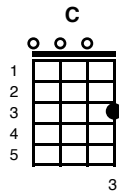

# Modern Blue

Key of C

Rosanne Cash

(Intro)

Am Am F C Am Am F C

Am Am F C Am Am F C

Am F C Am Am F C

I went to Barcelona on the midnight train

Am F C Am Am F C

I walked the streets of Paris in the pouring rain

Am F C Am Am F C

I flew across an island in the northern sea

Am F C

And I ended up in Memphis, Tennessee

(Chorus)

F

I keep my head down

G

I keep my eyes on you

Am(Hold)

Its a big wide world

F(Hold) E7(Hold) Am Am F C

With a million shades of modern blue

Am Am F C

(Chorus)

F  
I keep my head down  
G  
I keep my eyes on you  
Am Am Am  
Its a big wide world  
F  
I keep my head down

G Am Am  
I keep my eyes on you

F  
I keep my head down

G  
I keep my eyes on you

Am(Hold)  
Its a big wide world