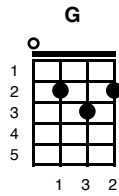

# Modern Blue

Key of C

Rosanne Cash

(Intro)

Am Am F C Am Am F C

Am Am F C Am Am F C

Am F C Am Am F C

I went to Barcelona on the midnight train

Am F C Am Am F C

I walked the streets of Paris in the pouring rain

Am F C Am Am F C

I flew across an island in the northern sea

Am F C

And I ended up in Memphis, Tennessee

(Chorus)

F

I keep my head down

G

I keep my eyes on you

Am(Hold)

Its a big wide world

F(Hold) E7(Hold) Am Am F C

With a million shades of modern blue

Am Am F C

(Chorus)

F  
I keep my head down  
G  
I keep my eyes on you  
Am Am Am  
Its a big wide world  
F  
I keep my head down

G Am Am  
I keep my eyes on you

F  
I keep my head down

G  
I keep my eyes on you

Am(Hold)  
Its a big wide world