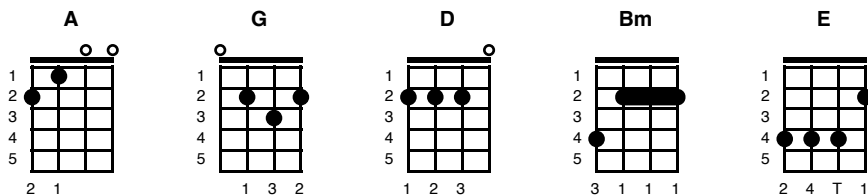

To Love Somebody

The Bee Gees, 1967

Key of A

Opening/Interlude riff:

```
-----0---2-0-----  
0-2---2-----2---2-0-  
-----2-----  
-----
```

Main strum pattern:

```
D - - - D - - U - U D - D U - U  
1 & 2 & 3 & 4 & 1 & 2 & 3 & 4 &
```

Intro:

```
[A] - [G] - / [D] [A] - - /
```

There's a [A] light
[Bm] A certain kind of light
[D] That never shone on [A] me
[G] I want my life to [A] be
Lived with [E]you, lived with [D] you

There's a [A] way
[Bm] everybody say
[D] To do each and every little [A] thing
[G] But what good does it [A] bring?
If I ain't got [E] you, ain't got [D] you

[Chorus]

[A] You don't know what it's [E] like, baby
[D] You don't know what it's [A] like
[STOP]
To love some [E] body
To love some [D] body
The way I [A] love you

[Interlude:]

```
[A] - [G] - / [D] [A] - - /
```

[Chorus]
[A]You don't know what its [E] like, baby
[D]You don't know what it's [A] like
To love some [E] body
To love some [D] body
The way I [A] love you

[E] Aaaaaaaaaaaa
[A] You don't know what its [E] like, baby
[D] You don't know what it's [A] like
[STOP]
To love some [E] body
To love some [D] body
The way I [A] love you