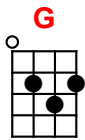

Ramblin Man
Allman Brothers - 1973

First Sung Note: G

<https://www.youtube.com/watch?v=mHy44jiDgdM>

Chorus

[D] Lord I was [C] born a [G] ramblin' [D] man
[D] Tryin' to make a living and [G] doing the best [A] I can
[G] When it's time for leav-[D]-ing I [Bm] hope you'll under-[G]-stand
[D] That I was [A] born a ramblin' [D] man

[D] My father was a [C] gambler [G] down in [D] Georgia
[D] And he wound up on [G] the wrong end [A] of a gun
[G] And I was born in the back [D] seat of a Grey-[Bm]-hound bus [G]
[D] Rolling down high-[A]-way forty-[D]-one

Chorus

[D] Lord I was [C] born a [G] ramblin' [D] man
[D] Tryin' to make a living and [G] doing the best [A] I can
[G] When it's time for leav-[D]-ing I [Bm] hope you'll under-[G]-stand
[D] That I was [A] born a ramblin' [D] man