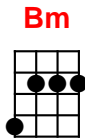

Ramblin Man
Allman Brothers - 1973

First Sung Note: G

<https://www.youtube.com/watch?v=mHy44jiDgdM>

Chorus

[D] Lord I was [C] born a [G] ramblin' [D] man
[D] Tryin' to make a living and [G] doing the best [A] I can
[G] When it's time for leav-[D]-ing I [Bm] hope you'll under-[G]-stand
[D] That I was [A] born a ramblin' [D] man

[D] My father was a [C] gambler [G] down in [D] Georgia
[D] And he wound up on [G] the wrong end [A] of a gun
[G] And I was born in the back [D] seat of a Grey-[Bm]-hound bus [G]
[D] Rolling down high-[A]-way forty-[D]-one

Chorus

[D] Lord I was [C] born a [G] ramblin' [D] man
[D] Tryin' to make a living and [G] doing the best [A] I can
[G] When it's time for leav-[D]-ing I [Bm] hope you'll under-[G]-stand
[D] That I was [A] born a ramblin' [D] man