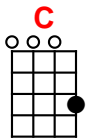

Ramblin Man
Allman Brothers - 1973

First Sung Note: G

<https://www.youtube.com/watch?v=mHy44jiDgdM>

Chorus

[D] Lord I was [C] born a [G] ramblin' [D] man
[D] Tryin' to make a living and [G] doing the best [A] I can
[G] When it's time for leav-[D]-ing I [Bm] hope you'll under-[G]-stand
[D] That I was [A] born a ramblin' [D] man

[D] My father was a [C] gambler [G] down in [D] Georgia
[D] And he wound up on [G] the wrong end [A] of a gun
[G] And I was born in the back [D] seat of a Grey-[Bm]-hound bus [G]
[D] Rolling down high-[A]-way forty-[D]-one

Chorus

[D] Lord I was [C] born a [G] ramblin' [D] man
[D] Tryin' to make a living and [G] doing the best [A] I can
[G] When it's time for leav-[D]-ing I [Bm] hope you'll under-[G]-stand
[D] That I was [A] born a ramblin' [D] man