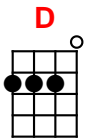

Ramblin Man
Allman Brothers - 1973

First Sung Note: G

<https://www.youtube.com/watch?v=mHy44jiDgdM>

Chorus

[D] Lord I was [C] born a [G] ramblin' [D] man
[D] Tryin' to make a living and [G] doing the best [A] I can
[G] When it's time for leav-[D]-ing I [Bm] hope you'll under-[G]-stand
[D] That I was [A] born a ramblin' [D] man

[D] My father was a [C] gambler [G] down in [D] Georgia
[D] And he wound up on [G] the wrong end [A] of a gun
[G] And I was born in the back [D] seat of a Grey-[Bm]-hound bus [G]
[D] Rolling down high-[A]-way forty-[D]-one

Chorus

[D] Lord I was [C] born a [G] ramblin' [D] man
[D] Tryin' to make a living and [G] doing the best [A] I can
[G] When it's time for leav-[D]-ing I [Bm] hope you'll under-[G]-stand
[D] That I was [A] born a ramblin' [D] man