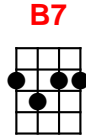

Show me the Way to go home

[jaws sea shanty] by Irving King

[G]Show me the way to go **[G7]**home,
I'm **[C]**tired and I want to go to **[G]**bed,
Cos I had a little drink about an hour ago,
And it's **[A7]**gone right to me **[D7]**head,
No **[G]**matter where I roam,
On **[C]** land or sea or **[B7]**foam,
You will **[G]**always hear me singing this song,
[A7]Show me the **[D7]**way to go **[G]**home.