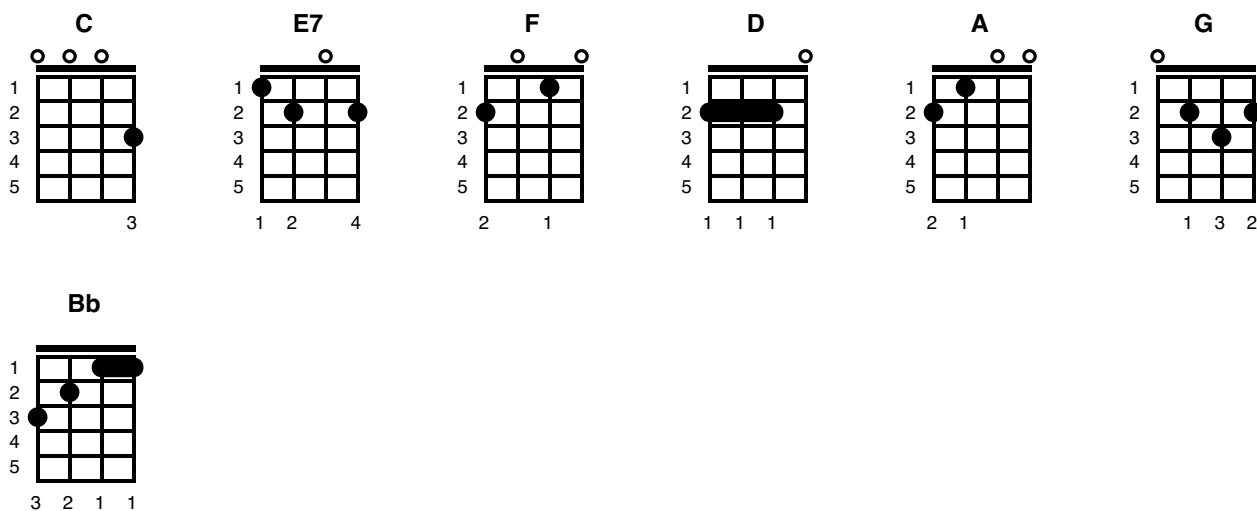

# Sittin' On The Dock Of The Bay

Otis Redding - Steve Cropper

Key of A

[(Intro)] [C] [C] [C] [C]

(Verse 1)

[C] [E7]  
Sittin' in the mornin' sun  
[F] [D]  
I'll be sittin' when the evenin' come  
[C] [E7]  
Watching the ships roll in  
[F] [D]  
Then I'll watch 'em roll away again, yeah

(Chorus)

[C] [A]  
I'm sittin' on the dock of the bay  
[C] [A]  
Watching the tide roll away  
[C] [D]  
Ooo, I'm just sittin' on the dock of the bay  
[C] [A]  
Wastin' time

(Verse 2)

[C] [E7]  
I left my home in Georgia  
[F] [D]  
Headed for the 'Frisco Bay  
[C] [E7]  
I have nothing to live for  
[F] [D]  
Look like nothin's gonna come my way

(Chorus)

[C] [A]  
So I'm just gonna sit on the dock of the bay  
[C] [A]  
Watching the tide roll away

[C] [D]  
Ooo, I'm sittin' on the dock of the bay  
[C] [A]  
Wastin' time

(Bridge)

[C] [G] [F]  
Look like, nothin's gonna change  
[C] [G] [F]  
Everything still remains the same  
[C] [G] [F]  
I can't do what ten people tell me to do  
[Bb] [G]  
So I guess I'll remain the same, yes

(Verse 3)

[C] [E7]  
Sittin' here resting my bones  
[F] [D]  
And this loneliness won't leave me alone

[C] [E7]  
It's two thousand miles I roam  
[F] [D]  
Just to make this dock my home

(Chorus)

[C] [A]  
Now I'm just gonna sit at the dock of the bay