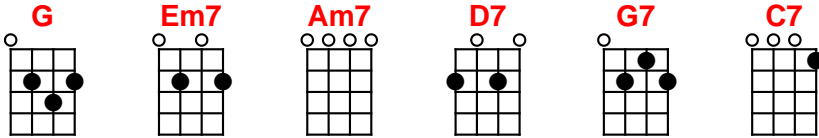

Come Go with Me

(C.E. Quick) performed by the Del Vikings (1957)

[G] Dum dum [Em7] dum dum.....
 [Am7] doobie [D7] doobie dum
 [G] dum dum [Em7] dum dum
 [Am7] doobie [D7] doobie dum
 [G] dum dum [Em7] dum dum...
 [Am7] doobie [D7] doobie [G] dum (2-beat pause)
 [Am7] Wah-wah-wah-wah- [G] ah

[G] Come, come, [Em7] come, come, [Am7] come in-[D7] to my heart
 [G] Tell me [Em7] Dar - lin [Am7] we will [D7] ne-ver part
 [G] I need you [Em7] Dar - lin, [Am7] so come [D7] go with [G] me [Am7] [G]

Kazoo:

[G] Come, come, [Em7] come, come, [Am7] come in-[D7] to my heart
 [G] Tell me [Em7] Dar - lin [Am7] we will [D7] ne-ver part
 [G] I need you [Em7] Dar - lin [Am7] so come [D7] go with [G] me [G7]

[C7] Yes I need you, yes I really need you [G] please say you'll ne-ver [G7] leave
 [C7] Well say you'll never, yes you'll really never
 [D7] (Stop, NC) You ne-ver give me a chance. [D7] Whoo!

[G] Come, come, [Em7] Dar-lin, [Am7] come in-[D7] to my heart
 [G] Tell me [Em7] Dar - lin [Am7] we will [D7] ne-ver part
 [G] I need you [Em7] Dar - lin [Am7], so come [D7] go with [G] me [Em7] [Am7]
 So come [D7] go with [G] me [Em7] [Am7] So come [D7] go with [G] me [Am7]
 [G] [Am7] [G] [G] [G]