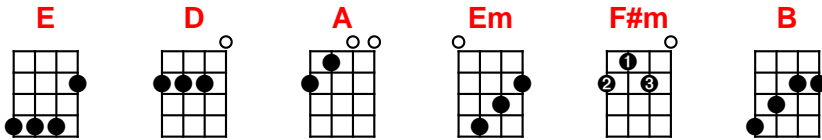

Norwegian Wood

Beatles

Intro

Tab

```
-2-2-4-2-----2-----2-----2-
-4-4-----5-4-4-2-5-4---4-----5---4-
-4-4-----4-----4-4-1/2---1---4-
-4-4-----4-----4-----4-4-
```

[E] I once had a girl or should I say [D] she once [A] had [E] me
 [E] She showed me her room
 Isn't it good [D] Norwe-[A]-gian [E] wood
 She [Em] asked me to stay
 And she told me to sit any[A]where
 So [Em] I looked around and I noticed
 There wasn't a [F#m] chair [B]

[E] I sat on a rug biding my time [D] drinking [A] her [E] wine
 [E] We talked until two
 And then she said [D] it's time [A] for [E] bed

Repeat Intro

She [Em] told me she worked in the morning
 And started to [A] laugh
 I [Em] told her I didn't
 And crawled off to sleep in the [F#m] bath [B]
 [E] And when I awoke I was alone [D] this bird [A] had [E] flown
 [E] So I lit a fire isn't it good [D] Norwe-[A]-gian [E] wood