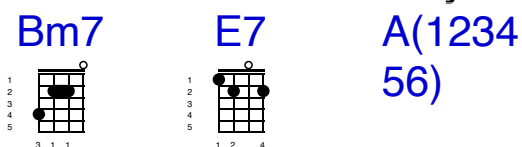

Oh Darling

The Beatles

Key of E

(Verse)

Oh darling please believe me

I'll never do you no harm

Believe me when I tell you

I'll never do you no harm