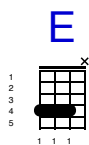

Oh darling if you leave me

F#m