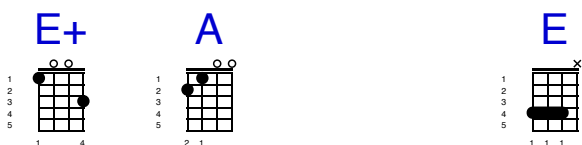

Oh Darling

The Beatles

Key of E

(Verse)

Oh darling please believe me

I'll never do you no harm

Believe me when I tell you

I'll never do you no harm

D

F7

When you told me, you didn't need me anymore

A

Well you know I nearly broke down and cried

B7

When you told me you didn't need me anymore

E7(Hol
d)

Believe me when I tell you

Bm7

E7

A(1234
56)

I'll never do you no harm

D(1234 56) A(1234 56) A7(123 456)

(Chorus)

When you told me, you didn't need me anymore

Bm7

E7

Believe me when I tell you

Bm7

E7

A(1234
56)

I'll never do you no harm

D(1234
56)