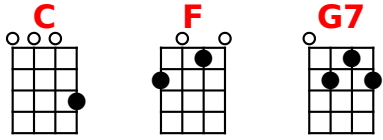

Prairie Lullaby

Don Edwards, 3/4

Instrumental Intro: 1st 3 lines verse

[C] When shadows creep **[F]** across the hills,
and **[C]** purple streaks the **[G7]** sky
when **[C]** cattle bunch up **[F]** closer **[C]** for the **[G7]** night...

Verse 1:

[C] When shadows creep **[F]** across the hills,
and **[C]** purple streaks the **[G7]** sky
when **[C]** cattle bunch up **[F]** closer **[C]** for the **[G7]** night...
[C] That's when you hear the **[F]** whippoorwill
start **[C]** singing sweet and **[G7]** high,
That's **[C]** when you hear the **[F]** prairie **[G7]** lulla **[C]** by.

Instrumental Break: Last 3 lines Verse

[C] That's when you hear the **[F]** whippoorwill
start **[C]** singing sweet and **[G7]** high,
That's **[C]** when you hear the **[F]** prairie **[G7]** lulla **[C]** by.

Verse 2:

[C] When later on the **[F]** sun is gone
The **[C]** campfire fights the **[G7]** dark,
And a **[C]** million stars are **[F]** twinkling **[C]** in the **[G7]** sky
[C] That's when you see a **[F]** cowboy reach
[C] for his old mouth **[G7]** harp
That's **[C]** when you'll hear the **[F]** prairie **[G7]** lulla **[C]** by