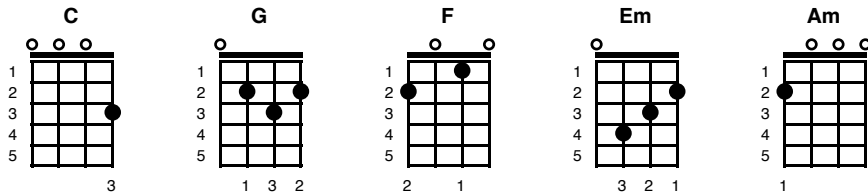

The Rose

Amanda McBloom

Key of C
4/4

C(/// //)

(single strums 1st verse) (OB) = 1 beat

 C G
Some say love, it is a river,
 F G(OB) C
That drowns the tender reed
 G
Some say love, it is a razor,
 F G(OB) C
That leaves your soul to bleed
 Em Am
Some say love it is a hunger,
 F G
An endless aching need
 C G
I say love it is a flower and
F G(OB) C
You its only seed

(Start strumming)

 C G
It's the heart afraid of breaking
 F G(OB) C
That never learns to dance
 C G
It's the dream afraid of waking

F G(OB) C

That never takes a chance

Em Am

It's the one, who won't be taken

F G

Who cannot seem to give

C G

And the soul afraid of dying

F G(OB) C

That never learns to live

C G

When the night has been too lonely

F G

Far beneath the bitter snow

C G

Lies the seed that with the sun's love,

F G(OB) C(Hold)

In the spring becomes the rose